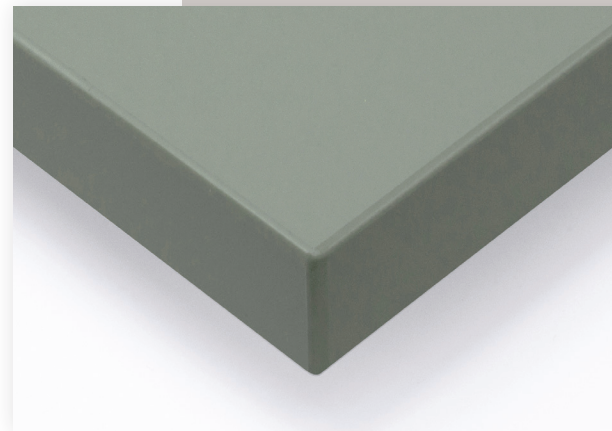

ANDES SKYLINE Collection

FRAMELESS

The Strand, Sacramento, CA
Light Grey doors with satin nickel Bar pulls

- Velvet TFL with a warm, super-smooth, matte finish with the look of a painted surface
- TSCA Title VI compliant particle board core*
- 1 mm thick four-sided hot air edgbanding for a professional profile
- Matching TFL door back

*Available in NAF/ULEF (No Added Formaldehyde)

Lanz
CABINETS
Multifamily Solutions

WHITE

LIGHT GREY

TAN

detail of edgebanding (JADE GREEN)

JADE GREEN

DEEP BLUE

GRAPHITE

BLACK