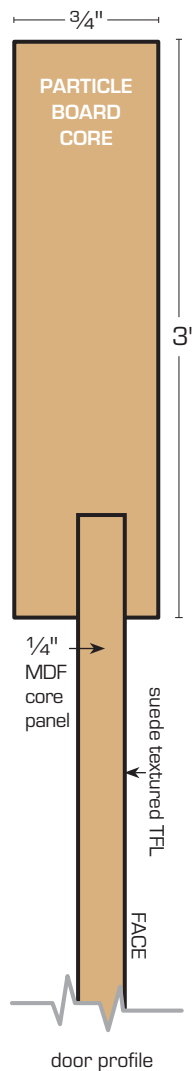

GRANDVIEW SHAKER Collection

FRAMELESS

Citron Apartments, Anaheim, CA
Bleached Legno doors with satin nickel Square pulls

- Suede TFL surface with a natural wood look
- TSCA Title VI compliant particle board core*
- Dowelled construction corner joint on doors**
- Matching TFL door backs

* Available in NAF/ULEF (No Added Formaldehyde)
** Doors under 12" wide will be a flat panel door

Lanz
CABINETS
Multifamily Solutions

SOPRANO

BLEACHED LEGNO

STUDIO TEAK

AB WALNUT

corner edgebanding detail
(BLEACHED LEGNO)