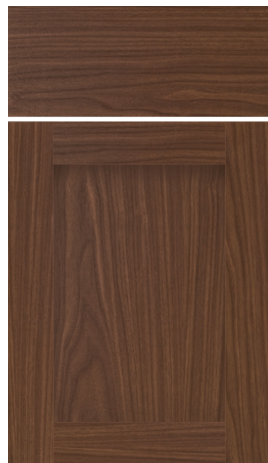

GRANDVIEW SHAKER Collection

FRAMELESS

Citron Apartments, Anaheim, CA
Bleached Legno doors with satin nickel Square pulls

- Suede TFL surface with a natural wood look
- TSCA Title VI compliant particle board core*
- Dowelled construction corner joint on doors**
- Matching TFL door backs

* Available in NAF/ULEF (No Added Formaldehyde)
** Doors under 12" wide will be a flat panel door

Lanz
CABINETS
Multifamily Solutions

SOPRANO

BLEACHED LEGNO

STUDIO TEAK

AB WALNUT

corner edgebanding detail
(BLEACHED LEGNO)