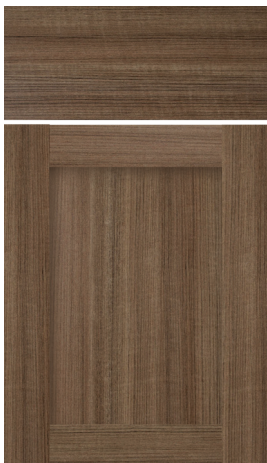

GRANDVIEW SHAKER Collection

FRAMELESS

Citron Apartments, Anaheim, CA
Bleached Legno doors with satin nickel Square pulls

- Suede TFL surface with a natural wood look
- TSCA Title VI compliant particle board core*
- Dowelled construction corner joint on doors**
- Matching TFL door backs

* Available in NAF/ULEF (No Added Formaldehyde)
** Doors under 12" wide will be a flat panel door

Lanz
CABINETS
Multifamily Solutions

SOPRANO

BLEACHED LEGNO

STUDIO TEAK

AB WALNUT

corner edgebanding detail
(BLEACHED LEGNO)