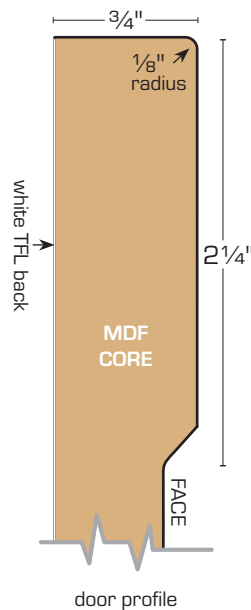

Lanz
CABINETS
Multifamily Solutions

WHITE

FASHION GREY

recessed panel detail (FASHION GREY)

GREY

DEEP BLUE SEA **

door profile

optional shaker
drawer face
minimum width 12"