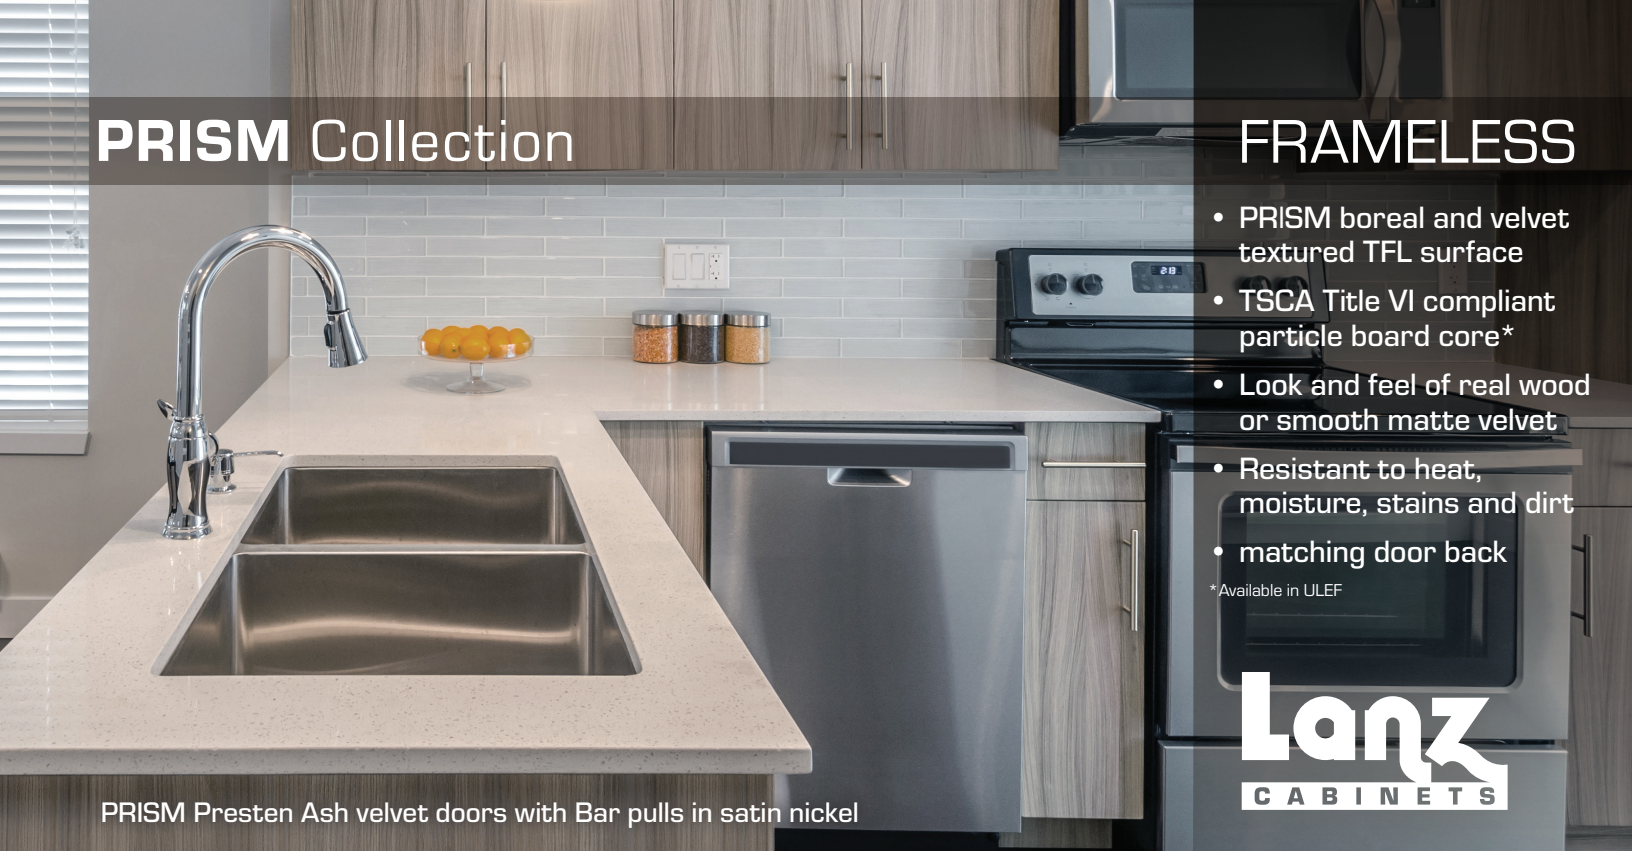

PRISM Collection

FRAMELESS

- PRISM boreal and velvet textured TFL surface
- TSCA Title VI compliant particle board core*
- Look and feel of real wood or smooth matte velvet
- Resistant to heat, moisture, stains and dirt
- matching door back