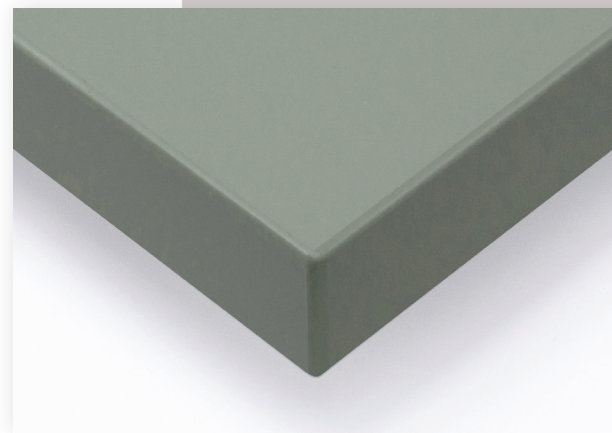

ANDES SKYLINE Collection

FRAMELESS

Derby Slabtown, Portland, OR
White and Light Grey doors with satin nickel Bar pulls

- Velvet TFL with a warm, super-smooth, matte finish with the look of a painted surface
- TSCA Title VI compliant particle board core*
- 1 mm thick four-sided hot air edgbanding for a professional profile
- matching TFL door back

*Available in NAF/ULEF (No Added Formaldehyde)

WHITE

LIGHT GREY

TAN

detail of edgbanding (JADE GREEN)

JADE GREEN

DEEP BLUE

GRAPHITE

BLACK

door profile