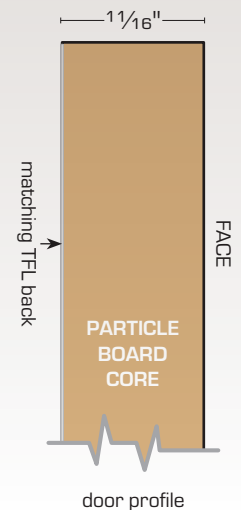

ANDES SKYLINE Collection

FRAMELESS

Derby Slabtown, Portland, OR
White and Light Grey doors with satin nickel Bar pulls

- Velvet TFL with a warm, super-smooth, matte finish with the look of a painted surface
- TSCA Title VI compliant particle board core*
- 1 mm thick four-sided hot air edgbanding for a professional profile
- matching TFL door back

*Available in NAF/ULEF (No Added Formaldehyde)

WHITE

LIGHT GREY

TAN

detail of edgbanding (JADE GREEN)

JADE GREEN

DEEP BLUE

GRAPHITE

BLACK

door profile