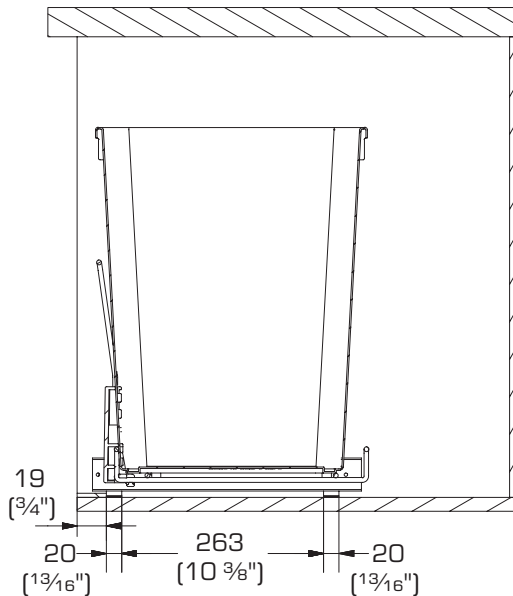

STANDARD SINGLE BIN WASTE BIN PULLOUT

- Heavy-duty
- Durable steel and chrome frame
- (1) 35 qt. eco-friendly grey plastic bin
- For use behind a hinged door (optional door mount kit available)
- Load bearing capacity 88 lbs. (40 kg)
- Easy to clean

W x D x H: 10 9/16" x 14" x 19"
(268 x 356 x 482 mm)

FRONT VIEW

TOP VIEW

SIDE VIEW

Optional Door Mount Bracket Kit

- White steel, zinc plated
- 6-way door adjustment

STANDARD DOUBLE BIN WASTE BIN PULLOUT

- Heavy-duty
- Durable steel and chrome frame
- (2) 35 qt. eco-friendly grey plastic bins
- For use behind a hinged door (optional door mount kit available)
- Load bearing capacity 88 lbs. (40 kg)
- Easy to clean

W x D x H: 14 1/8" x 21 3/4" x 19"
(358 x 552 x 482 mm)

FRONT VIEW

Optional Door Mount Bracket Kit

- White steel, zinc plated
- 6-way door adjustment

TOP VIEW

SIDE VIEW

STANDARD NARROW DOUBLE BIN WASTE BIN PULLOUT

W x D x H: 11 1/4" x 21 3/4" x 18 3/4"
(286 x 552 x 476 mm)

FRONT VIEW

Optional Door Mount Bracket Kit

- White steel, zinc plated
- 6-way door adjustment

TOP VIEW

SIDE VIEW