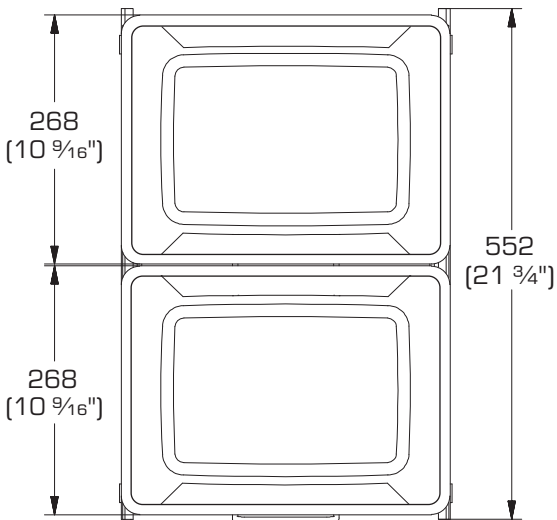

W x D x H: 10 9/16" x 14" x 19"
(268 x 356 x 482 mm)

FRONT VIEW

TOP VIEW

SIDE VIEW

Optional Door Mount Bracket Kit

- White steel, zinc plated
- 6-way door adjustment

STANDARD DOUBLE BIN WASTE BIN PULLOUT

- Heavy-duty
- Durable steel and chrome frame
- (2) 35 qt. eco-friendly grey plastic bins
- For use behind a hinged door (optional door mount kit available)
- Load bearing capacity 88 lbs. (40 kg)
- Easy to clean

W x D x H: 14 1/8" x 21 3/4" x 19"
(358 x 552 x 482 mm)

FRONT VIEW

Optional Door Mount Bracket Kit

- White steel, zinc plated
- 6-way door adjustment

TOP VIEW

SIDE VIEW

STANDARD NARROW DOUBLE BIN WASTE BIN PULLOUT

- Heavy-duty
- Durable steel and chrome frame
- (2) 27 qt. eco-friendly white plastic bins
- For use behind a hinged door (optional door mount kit available)
- Load bearing capacity 88 lbs. (40 kg)
- Easy to clean

W x D x H: 11 1/4" x 21 3/4" x 18 3/4"
(286 x 552 x 476 mm)

FRONT VIEW

Optional Door Mount Bracket Kit

- White steel, zinc plated
- 6-way door adjustment

TOP VIEW

SIDE VIEW