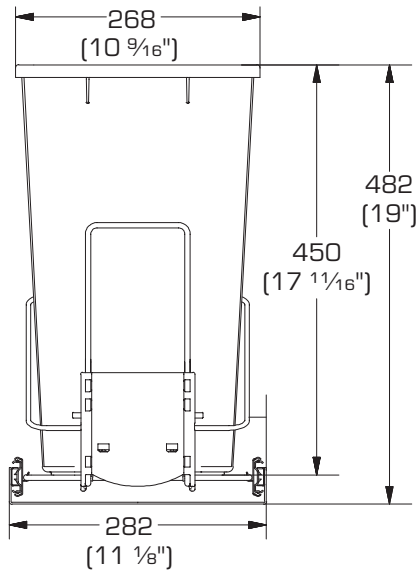

STANDARD SINGLE BIN WASTE BIN PULLOUT

- Heavy-duty
- Durable steel and chrome frame
- (1) 35 qt. eco-friendly grey plastic bin
- For use behind a hinged door (optional door mount kit available)
- Load bearing capacity 88 lbs. (40 kg)
- Easy to clean

W x D x H: 10 9/16" x 14" x 19"
(268 x 356 x 482 mm)

FRONT VIEW

TOP VIEW

SIDE VIEW

Optional Door Mount Bracket Kit

- White steel, zinc plated
- 6-way door adjustment

STANDARD DOUBLE BIN WASTE BIN PULLOUT

- Heavy-duty
- Durable steel and chrome frame
- (2) 35 qt. eco-friendly grey plastic bins
- For use behind a hinged door (optional door mount kit available)
- Load bearing capacity 88 lbs. (40 kg)
- Easy to clean

W x D x H: 14 1/8" x 21 3/4" x 19"
(358 x 552 x 482 mm)

FRONT VIEW

Optional Door Mount Bracket Kit

- White steel, zinc plated
- 6-way door adjustment

TOP VIEW

SIDE VIEW

STANDARD NARROW DOUBLE BIN WASTE BIN PULLOUT

W x D x H: 11 1/4" x 21 3/4" x 18 3/4"
(286 x 552 x 476 mm)

FRONT VIEW

Optional Door Mount Bracket Kit

- White steel, zinc plated
- 6-way door adjustment

TOP VIEW

SIDE VIEW