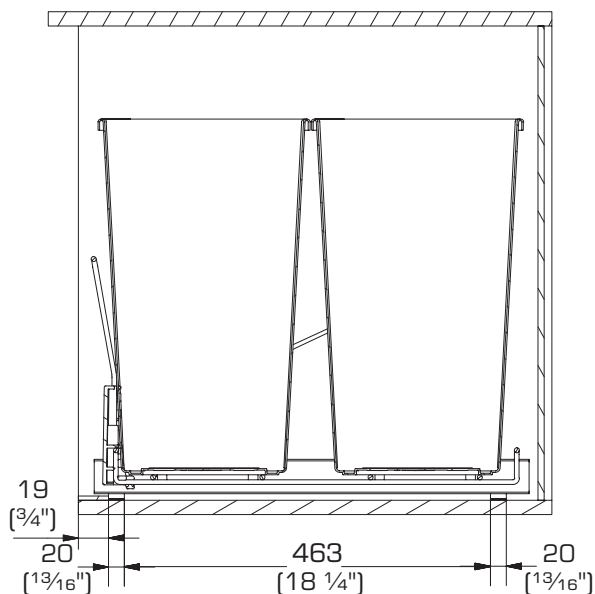

W x D x H: 10 9/16" x 14" x 19"
(268 x 356 x 482 mm)

FRONT VIEW

TOP VIEW

SIDE VIEW

Optional Door Mount Bracket Kit

- White steel, zinc plated
- 6-way door adjustment

STANDARD DOUBLE BIN WASTE BIN PULLOUT

- Heavy-duty
- Durable steel and chrome frame
- (2) 35 qt. eco-friendly grey plastic bins
- For use behind a hinged door (optional door mount kit available)
- Load bearing capacity 88 lbs. (40 kg)
- Easy to clean

W x D x H: 14 1/8" x 21 3/4" x 19"
(358 x 552 x 482 mm)

FRONT VIEW

Optional Door Mount Bracket Kit

- White steel, zinc plated
- 6-way door adjustment

TOP VIEW

SIDE VIEW

STANDARD NARROW DOUBLE BIN WASTE BIN PULLOUT

- Heavy-duty
- Durable steel and chrome frame
- (2) 27 qt. eco-friendly white plastic bins
- For use behind a hinged door (optional door mount kit available)
- Load bearing capacity 88 lbs. (40 kg)
- Easy to clean

W x D x H: 11 1/4" x 21 3/4" x 18 3/4"
(286 x 552 x 476 mm)

FRONT VIEW

Optional Door Mount Bracket Kit

- White steel, zinc plated
- 6-way door adjustment

TOP VIEW

SIDE VIEW