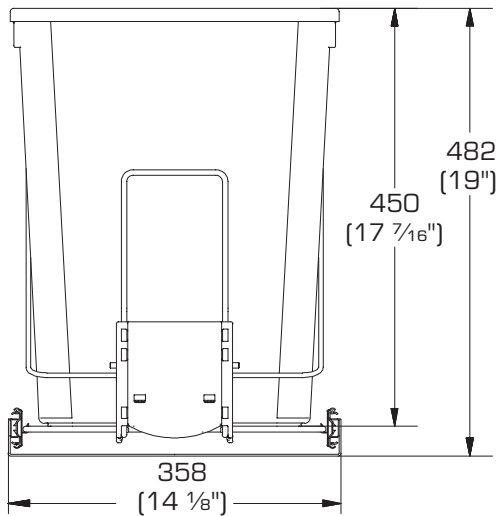

W x D x H: 10 9/16" x 14" x 19"
(268 x 356 x 482 mm)

FRONT VIEW

TOP VIEW

SIDE VIEW

Optional Door Mount Bracket Kit

- White steel, zinc plated
- 6-way door adjustment

STANDARD DOUBLE BIN WASTE BIN PULLOUT

- Heavy-duty
- Durable steel and chrome frame
- (2) 35 qt. eco-friendly grey plastic bins
- For use behind a hinged door (optional door mount kit available)
- Load bearing capacity 88 lbs. (40 kg)
- Easy to clean

W x D x H: 14 1/8" x 21 3/4" x 19"
(358 x 552 x 482 mm)

FRONT VIEW

Optional Door Mount Bracket Kit

- White steel, zinc plated
- 6-way door adjustment

TOP VIEW

SIDE VIEW

STANDARD NARROW DOUBLE BIN WASTE BIN PULLOUT

- Heavy-duty
- Durable steel and chrome frame
- (2) 27 qt. eco-friendly white plastic bins
- For use behind a hinged door (optional door mount kit available)
- Load bearing capacity 88 lbs. (40 kg)
- Easy to clean

W x D x H: 11 1/4" x 21 3/4" x 18 3/4"
(286 x 552 x 476 mm)

FRONT VIEW

Optional Door Mount Bracket Kit

- White steel, zinc plated
- 6-way door adjustment

TOP VIEW

SIDE VIEW