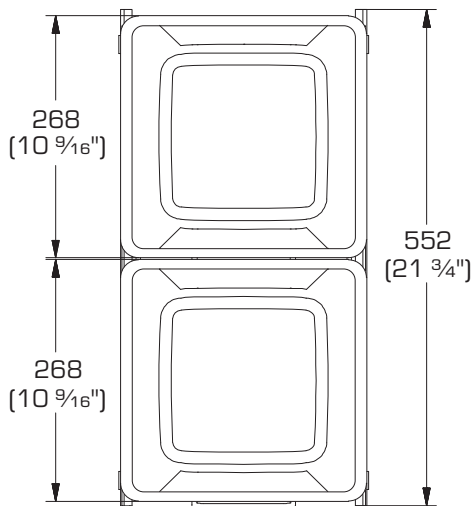

W x D x H: 10 9/16" x 14" x 19"
(268 x 356 x 482 mm)

FRONT VIEW

TOP VIEW

SIDE VIEW

Optional Door Mount Bracket Kit

- White steel, zinc plated
- 6-way door adjustment

STANDARD DOUBLE BIN WASTE BIN PULLOUT

- Heavy-duty
- Durable steel and chrome frame
- (2) 35 qt. eco-friendly grey plastic bins
- For use behind a hinged door (optional door mount kit available)
- Load bearing capacity 88 lbs. (40 kg)
- Easy to clean

W x D x H: 14 1/8" x 21 3/4" x 19"
(358 x 552 x 482 mm)

FRONT VIEW

Optional Door Mount Bracket Kit

- White steel, zinc plated
- 6-way door adjustment

TOP VIEW

SIDE VIEW

STANDARD NARROW DOUBLE BIN WASTE BIN PULLOUT

- Heavy-duty
- Durable steel and chrome frame
- (2) 27 qt. eco-friendly white plastic bins
- For use behind a hinged door (optional door mount kit available)
- Load bearing capacity 88 lbs. (40 kg)
- Easy to clean

W x D x H: 11 1/4" x 21 3/4" x 18 3/4"
(286 x 552 x 476 mm)

FRONT VIEW

Optional Door Mount Bracket Kit

- White steel, zinc plated
- 6-way door adjustment

TOP VIEW

SIDE VIEW