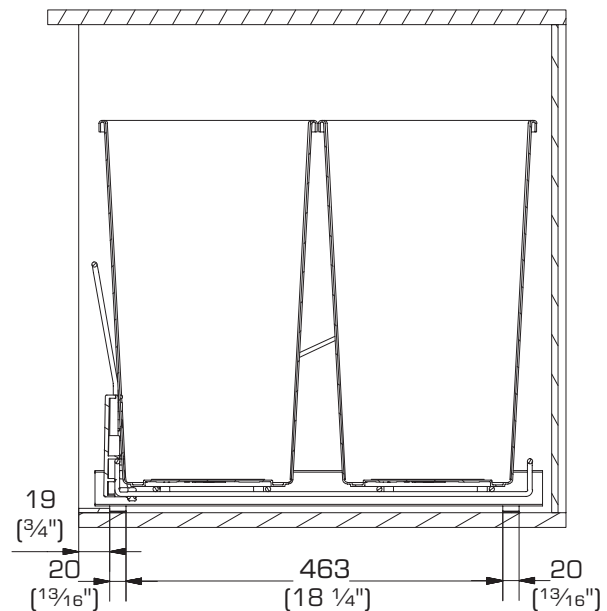

W x D x H: 10 9/16" x 14" x 19"
(268 x 356 x 482 mm)

FRONT VIEW

TOP VIEW

SIDE VIEW

Optional Door Mount Bracket Kit

- White steel, zinc plated
- 6-way door adjustment

STANDARD DOUBLE BIN WASTE BIN PULLOUT

- Heavy-duty
- Durable steel and chrome frame
- (2) 35 qt. eco-friendly grey plastic bins
- For use behind a hinged door (optional door mount kit available)
- Load bearing capacity 88 lbs. (40 kg)
- Easy to clean

W x D x H: 14 1/8" x 21 3/4" x 19"
(358 x 552 x 482 mm)

FRONT VIEW

Optional Door Mount Bracket Kit

- White steel, zinc plated
- 6-way door adjustment

TOP VIEW

SIDE VIEW

STANDARD NARROW DOUBLE BIN WASTE BIN PULLOUT

- Heavy-duty
- Durable steel and chrome frame
- (2) 27 qt. eco-friendly white plastic bins
- For use behind a hinged door (optional door mount kit available)
- Load bearing capacity 88 lbs. (40 kg)
- Easy to clean

W x D x H: 11 1/4" x 21 3/4" x 18 3/4"
(286 x 552 x 476 mm)

FRONT VIEW

Optional Door Mount Bracket Kit

- White steel, zinc plated
- 6-way door adjustment

TOP VIEW

SIDE VIEW