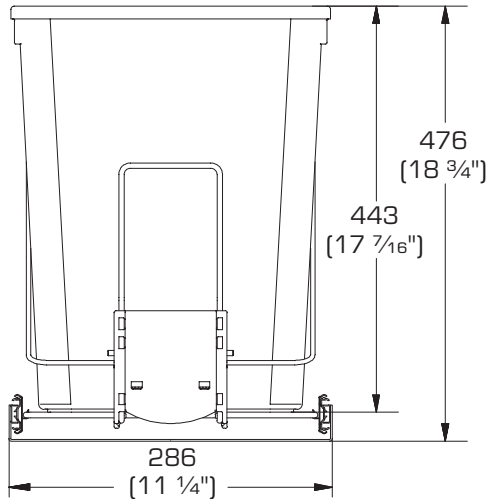

W x D x H: 10 9/16" x 14" x 19"
(268 x 356 x 482 mm)

FRONT VIEW

TOP VIEW

SIDE VIEW

Optional Door Mount Bracket Kit

- White steel, zinc plated
- 6-way door adjustment

STANDARD DOUBLE BIN WASTE BIN PULLOUT

- Heavy-duty
- Durable steel and chrome frame
- (2) 35 qt. eco-friendly grey plastic bins
- For use behind a hinged door (optional door mount kit available)
- Load bearing capacity 88 lbs. (40 kg)
- Easy to clean

W x D x H: 14 1/8" x 21 3/4" x 19"
(358 x 552 x 482 mm)

FRONT VIEW

Optional Door Mount Bracket Kit

- White steel, zinc plated
- 6-way door adjustment

TOP VIEW

SIDE VIEW

STANDARD NARROW DOUBLE BIN WASTE BIN PULLOUT

- Heavy-duty
- Durable steel and chrome frame
- (2) 27 qt. eco-friendly white plastic bins
- For use behind a hinged door (optional door mount kit available)
- Load bearing capacity 88 lbs. (40 kg)
- Easy to clean

W x D x H: 11 1/4" x 21 3/4" x 18 3/4"
(286 x 552 x 476 mm)

FRONT VIEW

Optional Door Mount Bracket Kit

- White steel, zinc plated
- 6-way door adjustment

TOP VIEW

SIDE VIEW