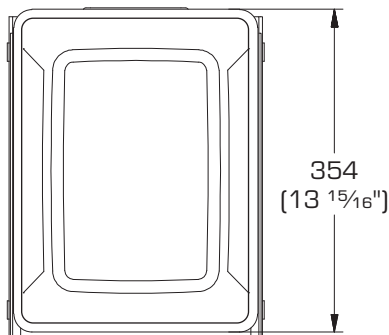

STANDARD SINGLE BIN WASTE BIN PULLOUT

- Heavy-duty
- Durable steel and chrome frame
- (1) 35 qt. eco-friendly grey plastic bin
- For use behind a hinged door (optional door mount kit available)
- Load bearing capacity 88 lbs. (40 kg)
- Easy to clean

W x D x H: 10 9/16" x 14" x 19"
(268 x 356 x 482 mm)

FRONT VIEW

TOP VIEW

SIDE VIEW

Optional Door Mount Bracket Kit

- White steel, zinc plated
- 6-way door adjustment

STANDARD DOUBLE BIN WASTE BIN PULLOUT

- Heavy-duty
- Durable steel and chrome frame
- (2) 35 qt. eco-friendly grey plastic bins
- For use behind a hinged door (optional door mount kit available)
- Load bearing capacity 88 lbs. (40 kg)
- Easy to clean

W x D x H: 14 1/8" x 21 3/4" x 19"
(358 x 552 x 482 mm)

FRONT VIEW

Optional Door Mount Bracket Kit

- White steel, zinc plated
- 6-way door adjustment

TOP VIEW

SIDE VIEW

STANDARD NARROW DOUBLE BIN WASTE BIN PULLOUT

W x D x H: 11 1/4" x 21 3/4" x 18 3/4"
(286 x 552 x 476 mm)

FRONT VIEW

Optional Door Mount Bracket Kit

- White steel, zinc plated
- 6-way door adjustment

TOP VIEW

SIDE VIEW