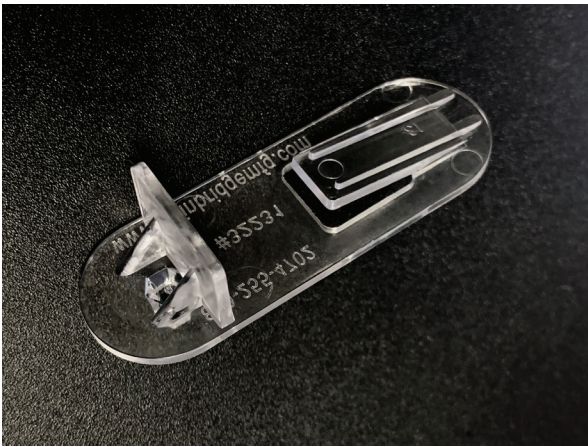

LANZ STANDARD LOCKING SHELF CLIPS/RESTS

FEATURES

- material: clear plastic
- 5 mm peg for 5/8" thick shelf
- plastic tab allows shelf to be adjusted
- seismically rated and secure
- static load of 500 lbf, impact load of 20 lb/in with four shelf rests supporting the load.

5MM PEG
INSERTED IN
CASE WALL

FLEXIBLE LOCKING TAB ALLOWS CLIP TO BE REMOVED AND SHELF TO BE ADJUSTED. PRESS TAB AND LIFT UP TO REMOVE SHELF AND TAB