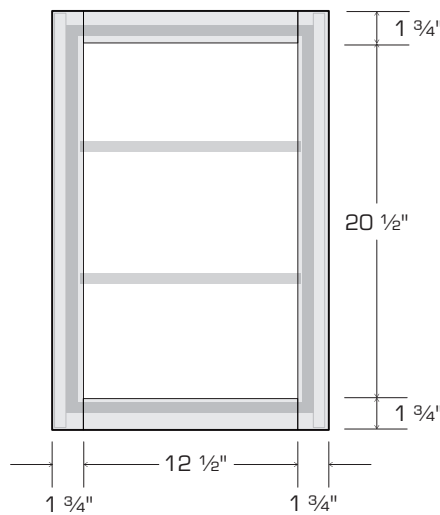

## STANDARD OVERLAY WALL HUNG MEDICINE CABINET

- Wall mounted, 16" W x 6" D x 24" H
- Standard overlay door (13 1/2" x 21 1/2" H) available in:
  - standard shaker style with
    - recessed wood center panel (as shown)
    - or recessed mirror center panel
  - any standard Lanz door (mirror insert not available on slab doors and non-wood shaker doors)
- 2 adjustable shelves with Lanz standards seismically-rated, clear plastic locking clips
- European-style, concealed, 6-way adjustable hinges in standard close or soft close upgrade
- Made to coordinate with you Lanz vanity cabinets

ISOMETRIC VIEW

TOP VIEW

ELEVATION VIEW

CROSS-SECTION VIEW

FRAME CUTAWAY VIEW