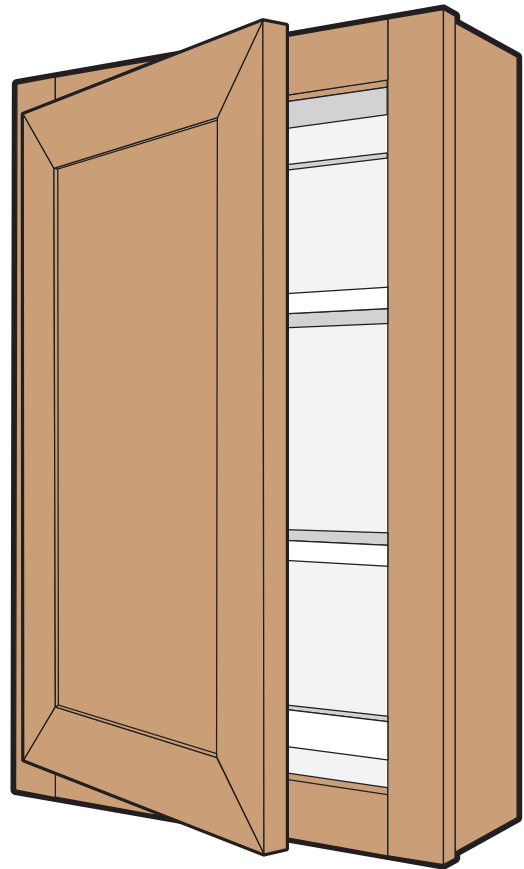

## STANDARD OVERLAY WALL HUNG MEDICINE CABINET

- Wall mounted, 16" W x 6" D x 24" H
- Standard overlay door (13 1/2" x 21 1/2" H) available in:
  - standard shaker style with
    - recessed wood center panel (as shown)
    - or recessed mirror center panel
  - any standard Lanz door (mirror insert not available on slab doors and non-wood shaker doors)
- 2 adjustable shelves with Lanz standards seismically-rated, clear plastic locking clips
- European-style, concealed, 6-way adjustable hinges in standard close or soft close upgrade
- Made to coordinate with you Lanz vanity cabinets

ISOMETRIC VIEW

TOP VIEW

ELEVATION VIEW

CROSS-SECTION VIEW

FRAME CUTAWAY VIEW