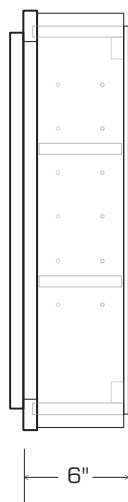

## STANDARD OVERLAY WALL HUNG MEDICINE CABINET

- Wall mounted, 16" W x 6" D x 24" H
- Standard overlay door (13 1/2" x 21 1/2" H) available in:
  - standard shaker style with
    - recessed wood center panel (as shown)
    - or recessed mirror center panel
  - any standard Lanz door (mirror insert not available on slab doors and non-wood shaker doors)
- 2 adjustable shelves with Lanz standards seismically-rated, clear plastic locking clips
- European-style, concealed, 6-way adjustable hinges in standard close or soft close upgrade
- Made to coordinate with you Lanz vanity cabinets

ISOMETRIC VIEW

TOP VIEW

ELEVATION VIEW

CROSS-SECTION VIEW

FRAME CUTAWAY VIEW