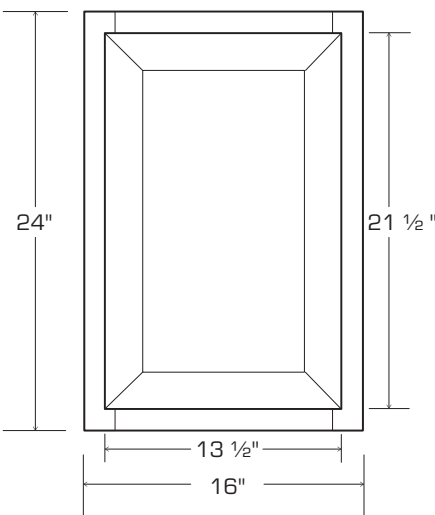

## STANDARD OVERLAY WALL HUNG MEDICINE CABINET

- Wall mounted, 16" W x 6" D x 24" H
- Standard overlay door (13 1/2" x 21 1/2" H) available in:
  - standard shaker style with
    - recessed wood center panel (as shown)
    - or recessed mirror center panel
  - any standard Lanz door (mirror insert not available on slab doors and non-wood shaker doors)
- 2 adjustable shelves with Lanz standards seismically-rated, clear plastic locking clips
- European-style, concealed, 6-way adjustable hinges in standard close or soft close upgrade
- Made to coordinate with you Lanz vanity cabinets

ISOMETRIC VIEW

TOP VIEW

ELEVATION VIEW

CROSS-SECTION VIEW

FRAME CUTAWAY VIEW