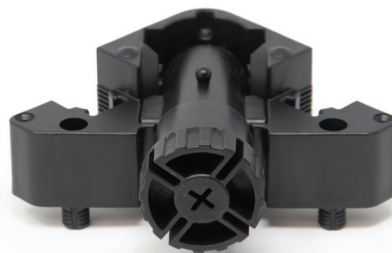

# FRAMELESS CABINET LEG LEVELERS

- Folds for shipping
- Height adjustment range 93 - 180mm (1-2")
- Supports up to 150kg (330 lb) per leg
- Triangular head with 3pcs 10mm dowels
- Black ABS material:
  - Impact resistant
  - Known for its structural strength and stiffness
  - Excellent high and low temperature performance

Leg leveler shown extended

Leg levelers shown installed and collapsed for shipping

Leg leveler shown collapsed (for shipping)