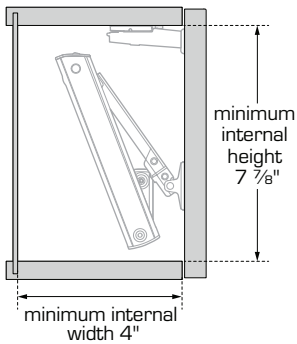

- Variable stop holds door open in any position
- The unhandled lift system can be used on either side of the cabinet or on both sides for doors over 24" wide\*
- Cabinet height range 9.5 to 24" to maximum width of 36"
- Interior depth minimum 4"
- Silent and effortless close
- Opening angle: 105°
- Optional concealed touch latch to open door without decorative hardware
- Easy adjustment

\*Two symmetrical lift mechanisms are required for cabinet widths greater than 24"

OPTIONAL  
TOUCH LATCH