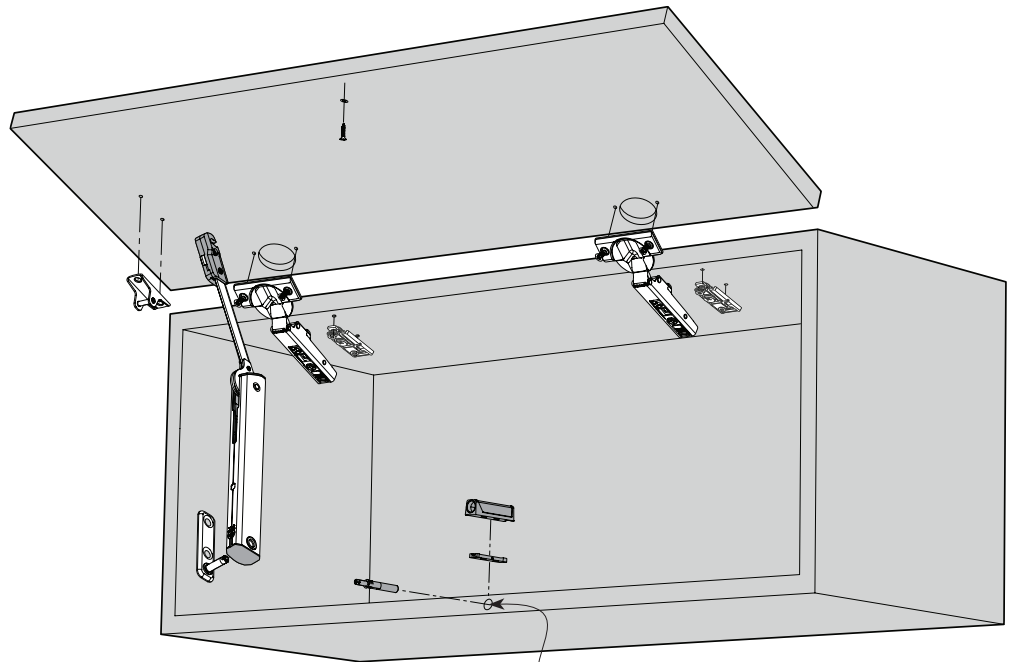

- Variable stop holds door open in any position
- The unhandled lift system can be used on either side of the cabinet or on both sides for doors over 24" wide\*
- Cabinet height range 9.5 to 24" to maximum width of 36"
- Interior depth minimum 4"
- Silent and effortless close
- Opening angle: 105°
- Optional concealed touch latch to open door without decorative hardware
- Easy adjustment

\*Two symmetrical lift mechanisms are required for cabinet widths greater than 24"

OPTIONAL  
TOUCH LATCH