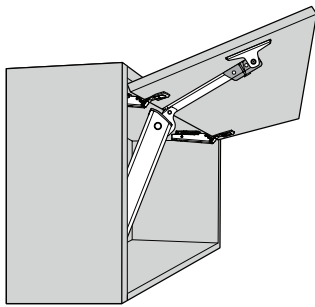

- Variable stop holds door open in any position
- The unhandled lift system can be used on either side of the cabinet or on both sides for doors over 24" wide\*
- Cabinet height range 9.5 to 24" to maximum width of 36"
- Interior depth minimum 4"
- Silent and effortless close
- Opening angle: 105°
- Optional concealed touch latch to open door without decorative hardware
- Easy adjustment

\*Two symmetrical lift mechanisms are required for cabinet widths greater than 24"

OPTIONAL  
TOUCH LATCH