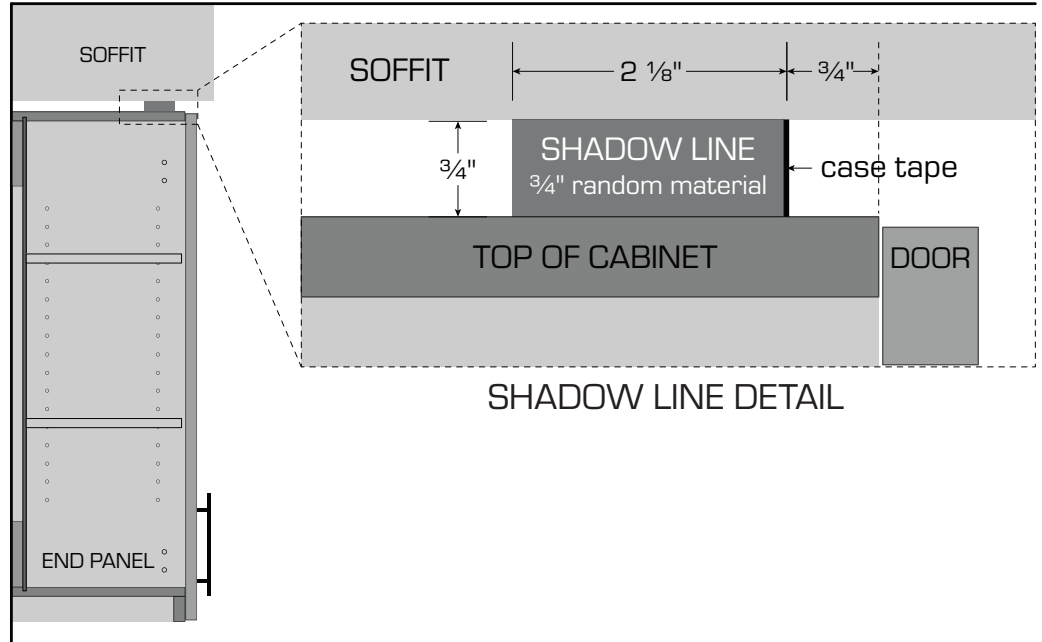

FRAMELESS Shadow Line

FEATURES

- hides uneven soffit construction
- constructed of 3/4" thick random material with matching or coordinating case tape on exposed face
- set back 3/4" from cabinet case face

with shadow line

without shadow line