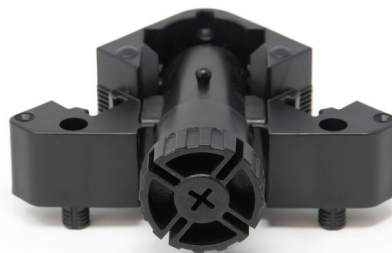

# FRAMELESS CABINET **LEG LEVELERS**

- Folds for shipping
- Height adjustment range 93 - 180mm (1-2")
- Supports up to 150kg (330 lb) per leg
- Triangular head with 3pcs 10mm dowels
- Black ABS material:
  - Impact resistant
  - Known for its structural strength and stiffness
  - Excellent high and low temperature performance
- Toe kick clips directly to the leveler head

Leg leveler shown extended

Leg levelers shown installed and collapsed for shipping

Leg leveler shown collapsed (for shipping)