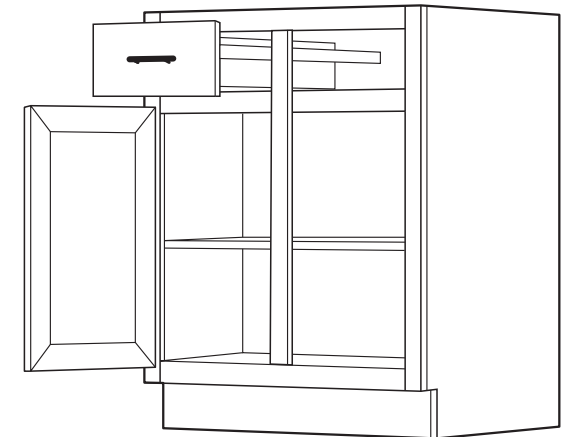

- 3/4" SOLID HARDWOOD - GLUED w/POCKET HOLE SCREWS

CASE CONSTRUCTION METHOD:

- DADOS, GLUE & MECHANICAL FASTENERS

CASE MATERIALS:

- 5/8" PARTICLE BOARD
- 5/8" MDF
- 5/8" PLYWOOD

SHELVES:

- 5/8" TWO SIDED WHITE, FULL DEPTH

SHELF SPACING & SUPPORT:

- DRILLED HOLES FOR SHELF HEIGHT ADJUSTMENT
- SEISMICALLY-RATED LOCKING PLASTIC CLIP

INTERIOR FINISH:

- WHITE MELAMINE
- FINISHED BIRCH PLYWOOD (PLYWOOD CASE MATERIAL UPGRADE REQUIRED)

FINISHED ENDS:

- MATCHING MELAMINE
- MATCHING HARDWOOD VENEER

TOE:

- 1/4" THICK x 4 1/2" H FINISHED TOE SKIN (APPLIED AFTER INSTALLATION)

HINGES:

- EUROPEAN-STYLE CONCEALED 6-WAY ADJUSTABLE, STANDARD CLOSE
- SOFT CLOSE

WOOD FINISH

- ULTRA LOW VOC WATER-BASED SPRAY STAIN & WATER BASED HIGH PERFORMANCE UV CURED TOP COAT FINISH

DRAWERS:

- SINGLE WALL METAL DRAWER BOX SYSTEM WITH 5/8" WHITE MELAMINE BOTTOM AND BACK
- BUTT JOINT PLYWOOD
- DOVETAIL PLYWOOD

DRAWER GUIDES:

- INTEGRATED, EPOXY COAT SIDE-MOUNT, 3/4 EXTENSION, STANDARD CLOSE
- SOFT CLOSE (ONLY AVAILABLE IN PLYWOOD DRAWER BOX)
- FULL EXTENSION SIDE MOUNT (ONLY AVAILABLE IN PLYWOOD DRAWER BOX)
- SOFT CLOSE, FULL EXTENSION UNDERMOUNT (ONLY AVAILABLE IN PLYWOOD DRAWER BOX)

DOORS:

- MELAMINE - 4-SIDED EDGE BAND
- TEXTURED MELAMINE - 4-SIDED EDGE BAND
- VENEER - 4-SIDED EDGE BAND
- SOLID WOOD SLAB STYLE
- SOLID WOOD FRAME w/RECESSED VENEER PANELS
- SOLID WOOD FRAME w/RAISED SOLID WOOD PANELS
- RIGID THERMOFOIL (RTF)

Standard Overlay of upper and base cabinets shown