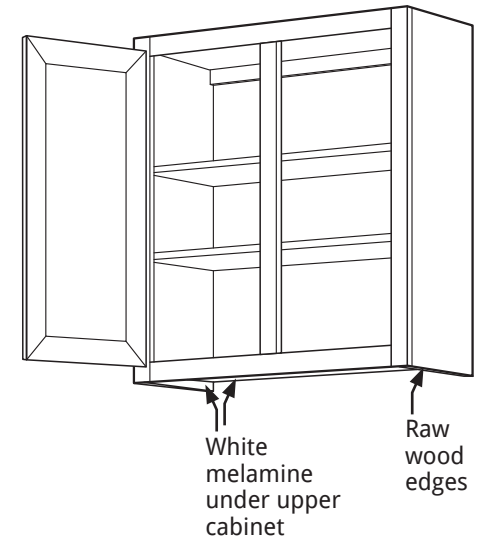

- 3/4" SOLID HARDWOOD - GLUED w/POCKET HOLE SCREWS

CASE CONSTRUCTION METHOD:

- DADOS, GLUE & MECHANICAL FASTENERS

CASE MATERIALS:

- 5/8" PARTICLE BOARD
- 5/8" MDF
- 5/8" PLYWOOD

SHELVES:

- 5/8" TWO SIDED WHITE, FULL DEPTH

SHELF SPACING & SUPPORT:

- DRILLED HOLES FOR SHELF HEIGHT ADJUSTMENT
- SEISMICALLY-RATED LOCKING PLASTIC CLIP

INTERIOR FINISH:

- WHITE MELAMINE
- FINISHED BIRCH PLYWOOD (PLYWOOD CASE MATERIAL UPGRADE REQUIRED)

FINISHED ENDS:

- MATCHING MELAMINE
- MATCHING HARDWOOD VENEER

TOE:

- 1/4" THICK x 4 1/2" H FINISHED TOE SKIN (APPLIED AFTER INSTALLATION)

HINGES:

- EUROPEAN-STYLE CONCEALED 6-WAY ADJUSTABLE, STANDARD CLOSE
- SOFT CLOSE

WOOD FINISH

- ULTRA LOW VOC WATER-BASED SPRAY STAIN & WATER BASED HIGH PERFORMANCE UV CURED TOP COAT FINISH

DRAWERS:

- SINGLE WALL METAL DRAWER BOX SYSTEM WITH 5/8" WHITE MELAMINE BOTTOM AND BACK
- BUTT JOINT PLYWOOD
- DOVETAIL PLYWOOD

DRAWER GUIDES:

- INTEGRATED, EPOXY COAT SIDE-MOUNT, 3/4 EXTENSION, STANDARD CLOSE
- SOFT CLOSE (ONLY AVAILABLE IN PLYWOOD DRAWER BOX)
- FULL EXTENSION SIDE MOUNT (ONLY AVAILABLE IN PLYWOOD DRAWER BOX)
- SOFT CLOSE, FULL EXTENSION UNDERMOUNT (ONLY AVAILABLE IN PLYWOOD DRAWER BOX)

DOORS:

- MELAMINE - 4-SIDED EDGE BAND
- TEXTURED MELAMINE - 4-SIDED EDGE BAND
- VENEER - 4-SIDED EDGE BAND
- SOLID WOOD SLAB STYLE
- SOLID WOOD FRAME w/RECESSED VENEER PANELS
- SOLID WOOD FRAME w/RAISED SOLID WOOD PANELS
- RIGID THERMOFOIL (RTF)

Standard Overlay of upper and base cabinets shown